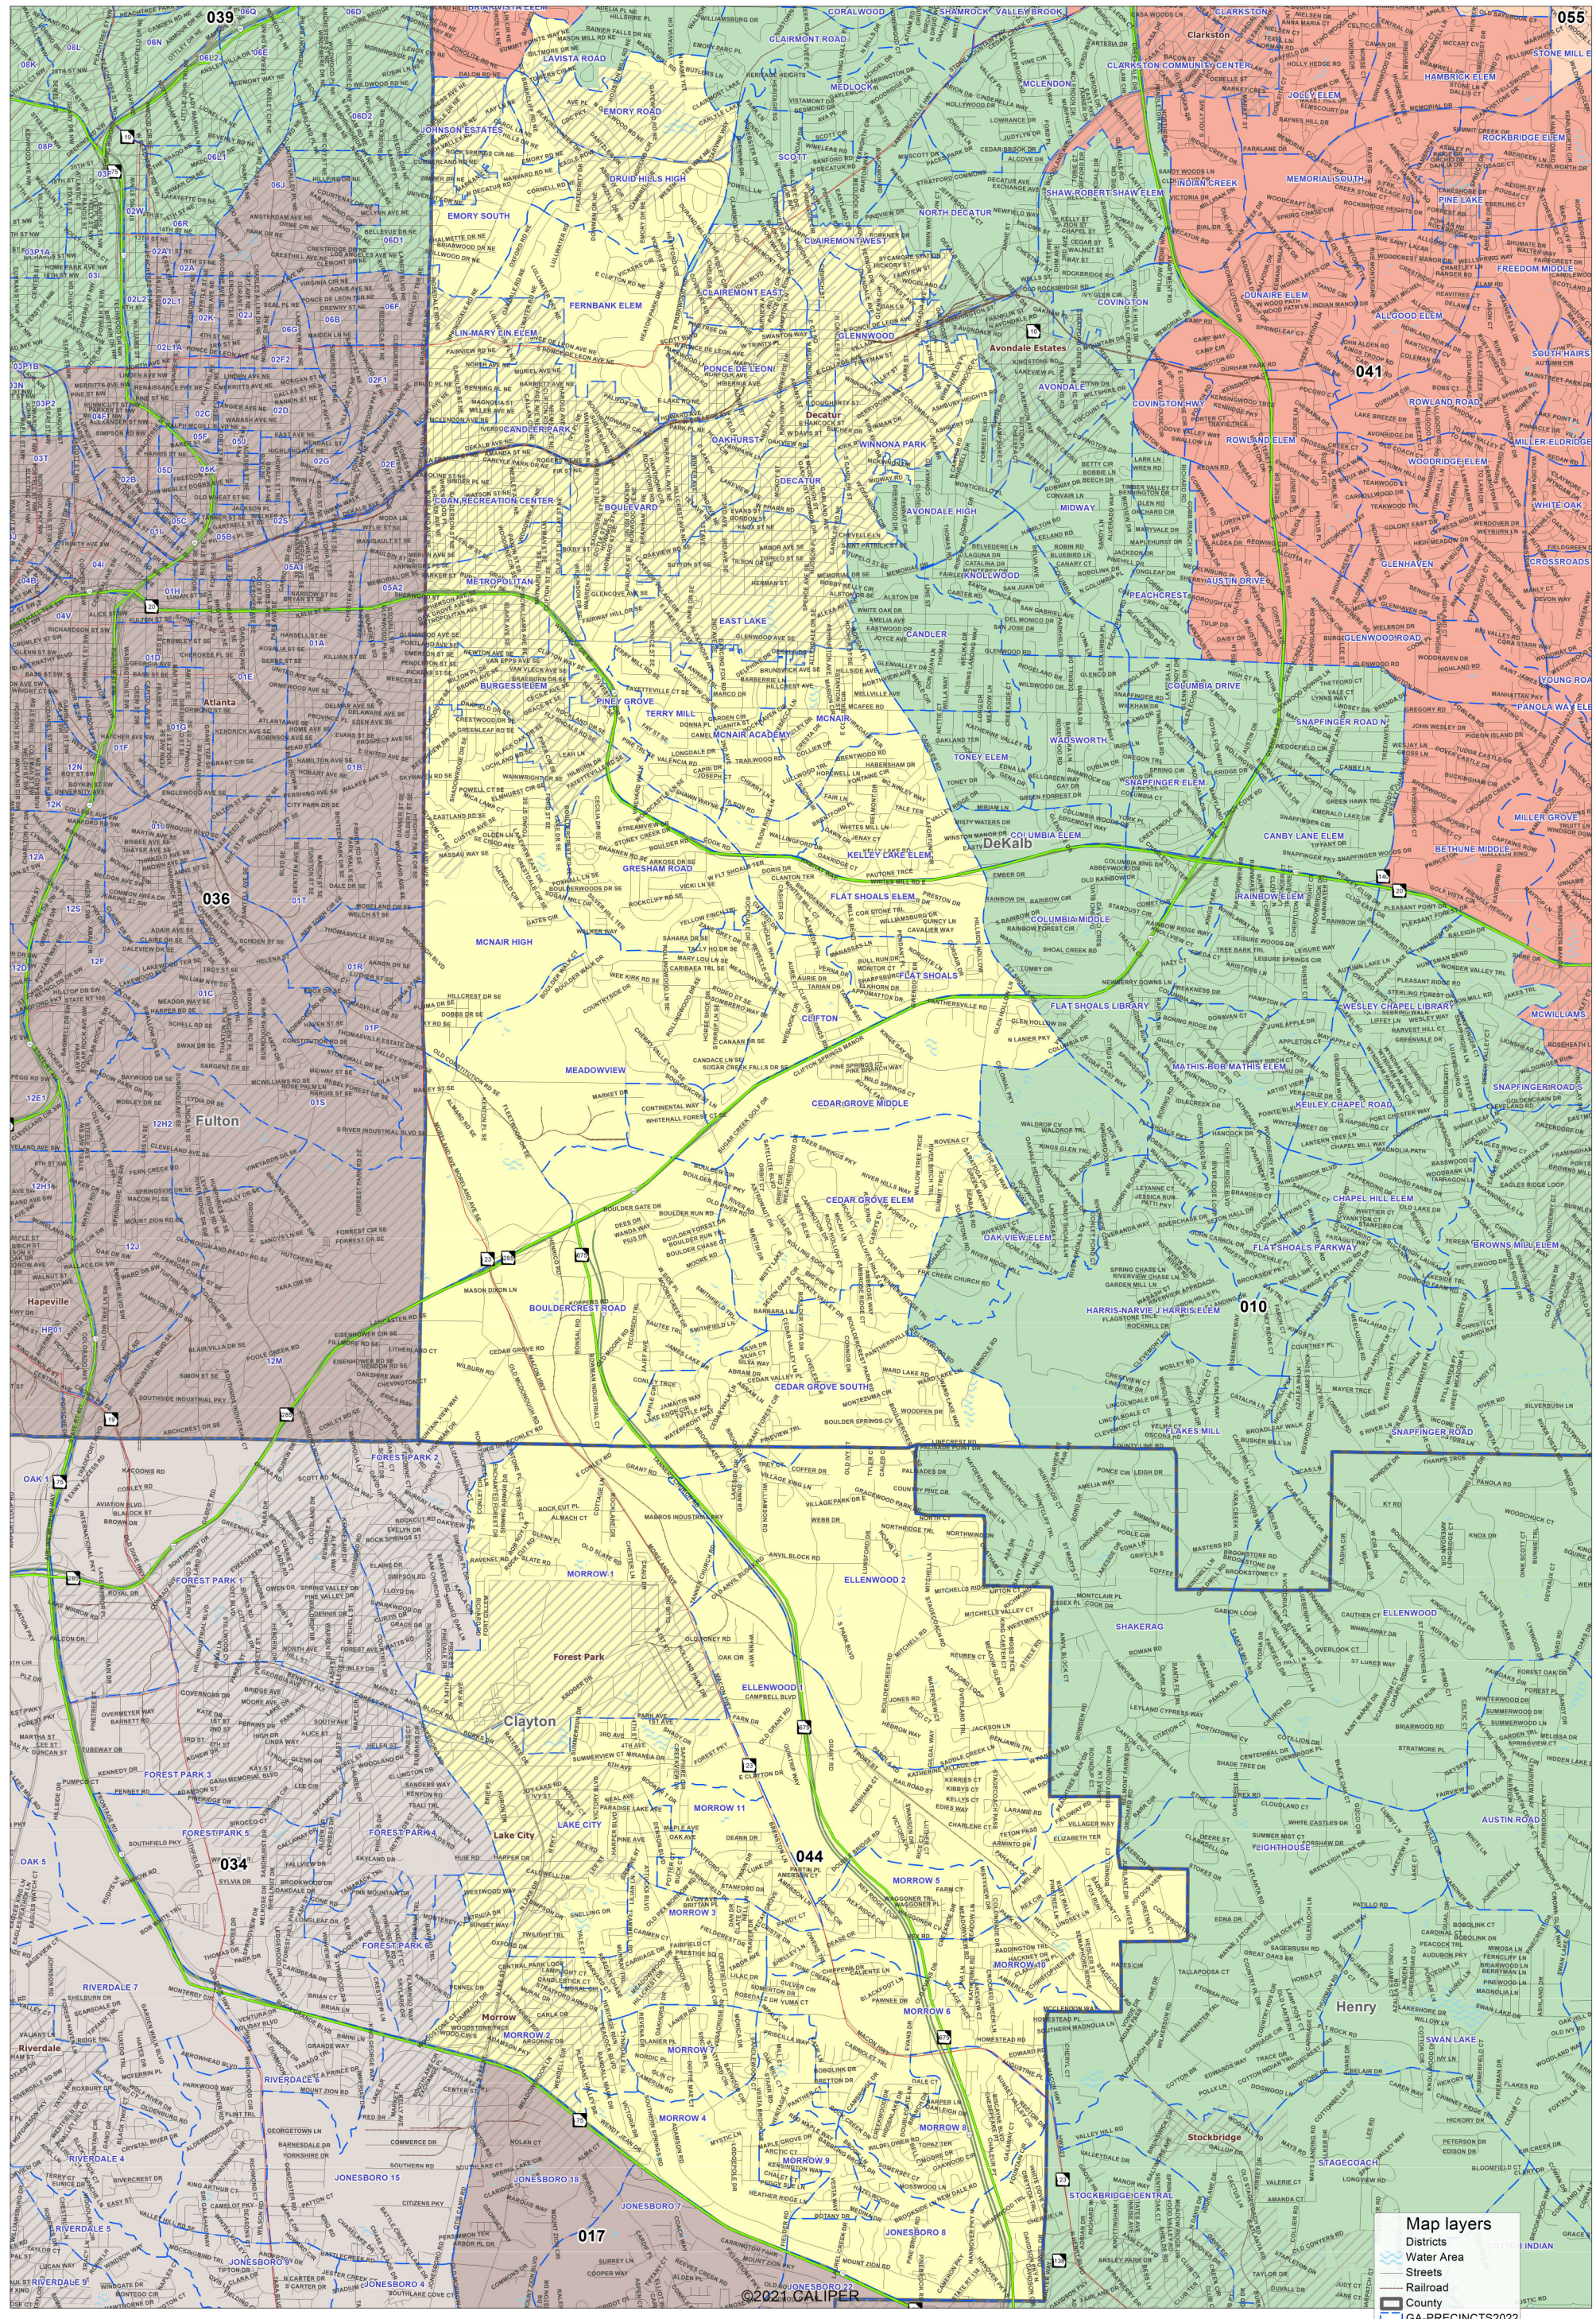

GEORGIA SENATE DISTRICT 044 (2023) - HIGHLIGHTED IN YELLOW

Client: State
Plan: Senate-2023
Type: Senate

Map layers

- Districts
- Water Area
- Streets
- Railroad
- County
- GA-PRECINCTS2022
- ALL GA Highways
- CITIES2020

0 .5 1
Miles

www.NadineforGeorgia.com